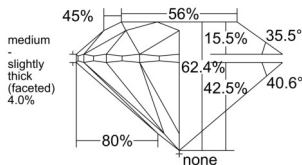

GIA®

FACSIMILE

GIA REPORT 6512308316

Verify this report at GIA.edu

GIA NATURAL DIAMOND DOSSIER®

January 29, 2025
GIA Report Number 6512308316
Shape and Cutting Style ..... Round Brilliant
Measurements ..... 5.37 - 5.39 x 3.36 mm

GRADING RESULTS

Carat Weight ..... 0.60 carat
Color Grade L
Clarity Grade VS1
Cut Grade ..... Excellent

ADDITIONAL GRADING INFORMATION

Polish ..... Excellent
Symmetry ..... Excellent
Fluorescence ..... Faint
Clarity Characteristics..... Crystal, Needle
Inscription(s): GIA 6512308316

PROPORTIONS

Profile to actual proportions

GRADING SCALES

GIA COLOR SCALE

COLORLESS	D
	E
	F
	G
	H
	I
	J
NEAR COLORLESS	K
	L
FAIN	M
	N
	O
	P
VERY LIGHT	Q
	R
	S
	T
	U
	V
	W
	X
	Y
LIGHT	Z

GIA CLARITY SCALE

FLAWLESS	INTERNAL FLAWLESS	
		FLAWLESS
VERY VERY SLIGHTLY INCLUDED	VVS₁	
	VVS₂	
VERY SLIGHTLY INCLUDED	VS₁	
	VS₂	
SLIGHTLY INCLUDED	SI₁	
	SI₂	
INCLUDED	I₁	
	I₂	
	I₃	

GIA CUT SCALE

EXCELLENT
VERY GOOD
GOOD
FAIR
POOR